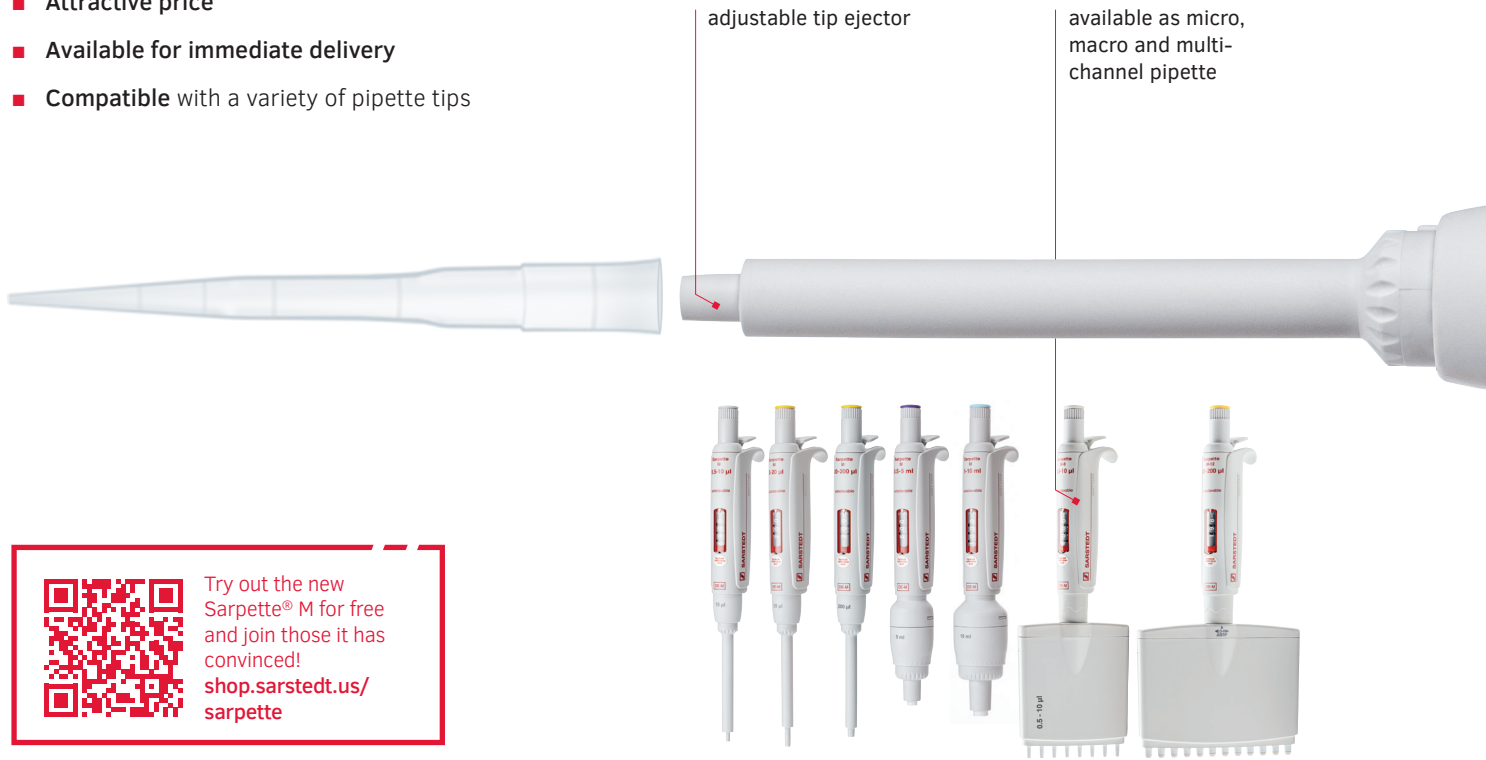

My Sarpette[®] M

Finally: Pipettes AND tips
from a single source

Life Science

Finally!

- **Pipettor and pipette tip** from a single source in proven SARSTEDT quality
- **Perfectly shaped design** for a particularly ergonomic workflow
- **Extremely precise** and high-quality workmanship
- **Attractive price**
- **Available for immediate delivery**
- **Compatible** with a variety of pipette tips

With the Sarpette® M product series, Sarstedt has achieved the next stage in development and optimization of pipetting in daily use.

Try out the new
Sarpette® M for free
and join those it has
convinced!
[shop.sarstedt.us/
sarpette](https://shop.sarstedt.us/sarpette)

Particularly ergonomic: the position of the ejector supports the natural flow of movement and allows you to work comfortably all day long.

Ergonomic design. Precise. Compatible.

Die Sarpette® M

If you have any questions:
We'd be happy to help!