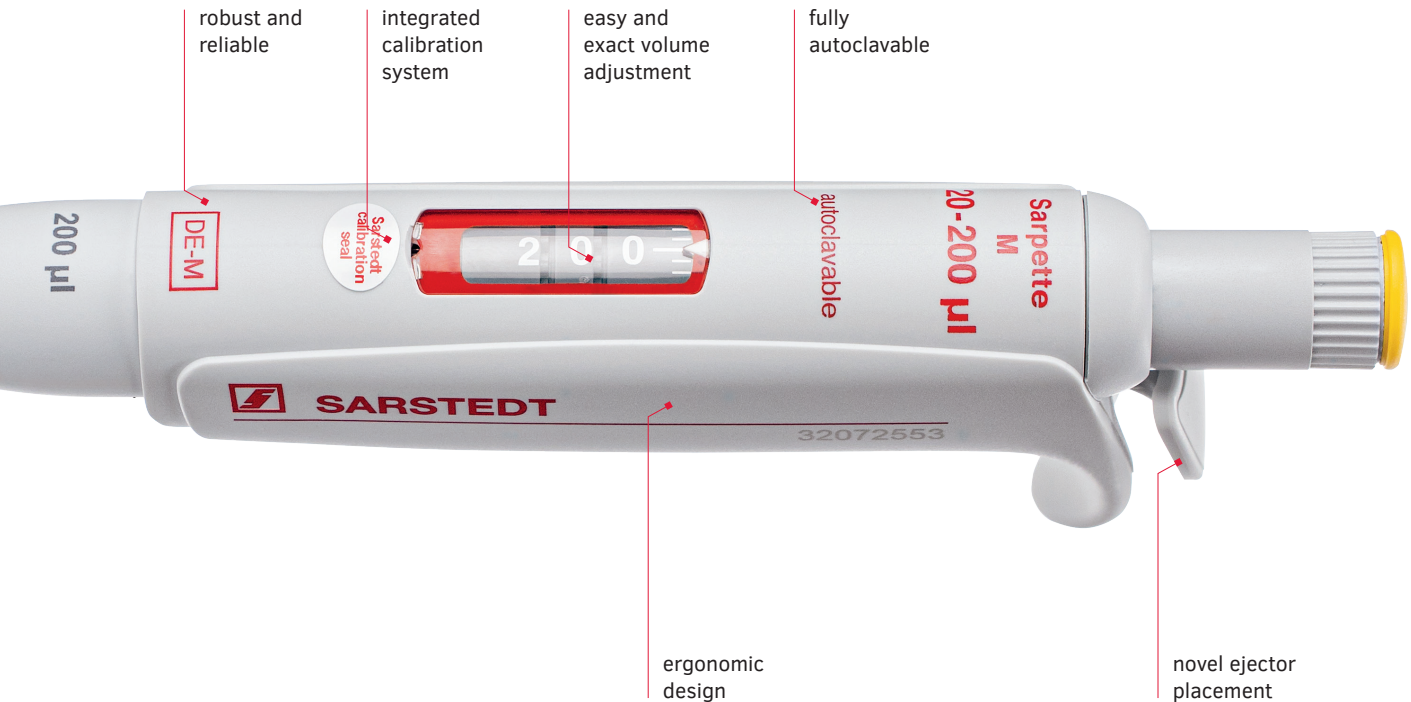

My Sarpette[®] M

Finally: Pipettes AND tips
from a single source

Life Science

Finally!

- **Pipettor and pipette tip** from a single source in proven SARSTEDT quality
- **Perfectly shaped design** for a particularly ergonomic workflow
- **Extremely precise** and high-quality workmanship
- **Attractive price**
- **Available for immediate delivery**
- **Compatible** with a variety of pipette tips

With the Sarpette® M product series, Sarstedt has achieved the next stage in development and optimization of pipetting in daily use.

Try out the new
Sarpette® M for free
and join those it has
convinced!
[shop.sarstedt.us/
sarpette](https://shop.sarstedt.us/sarpette)

Particularly ergonomic: the position of the ejector supports the natural flow of movement and allows you to work comfortably all day long.

Ergonomic design. Precise. Compatible.

Die Sarpette® M

If you have any questions:
We'd be happy to help!